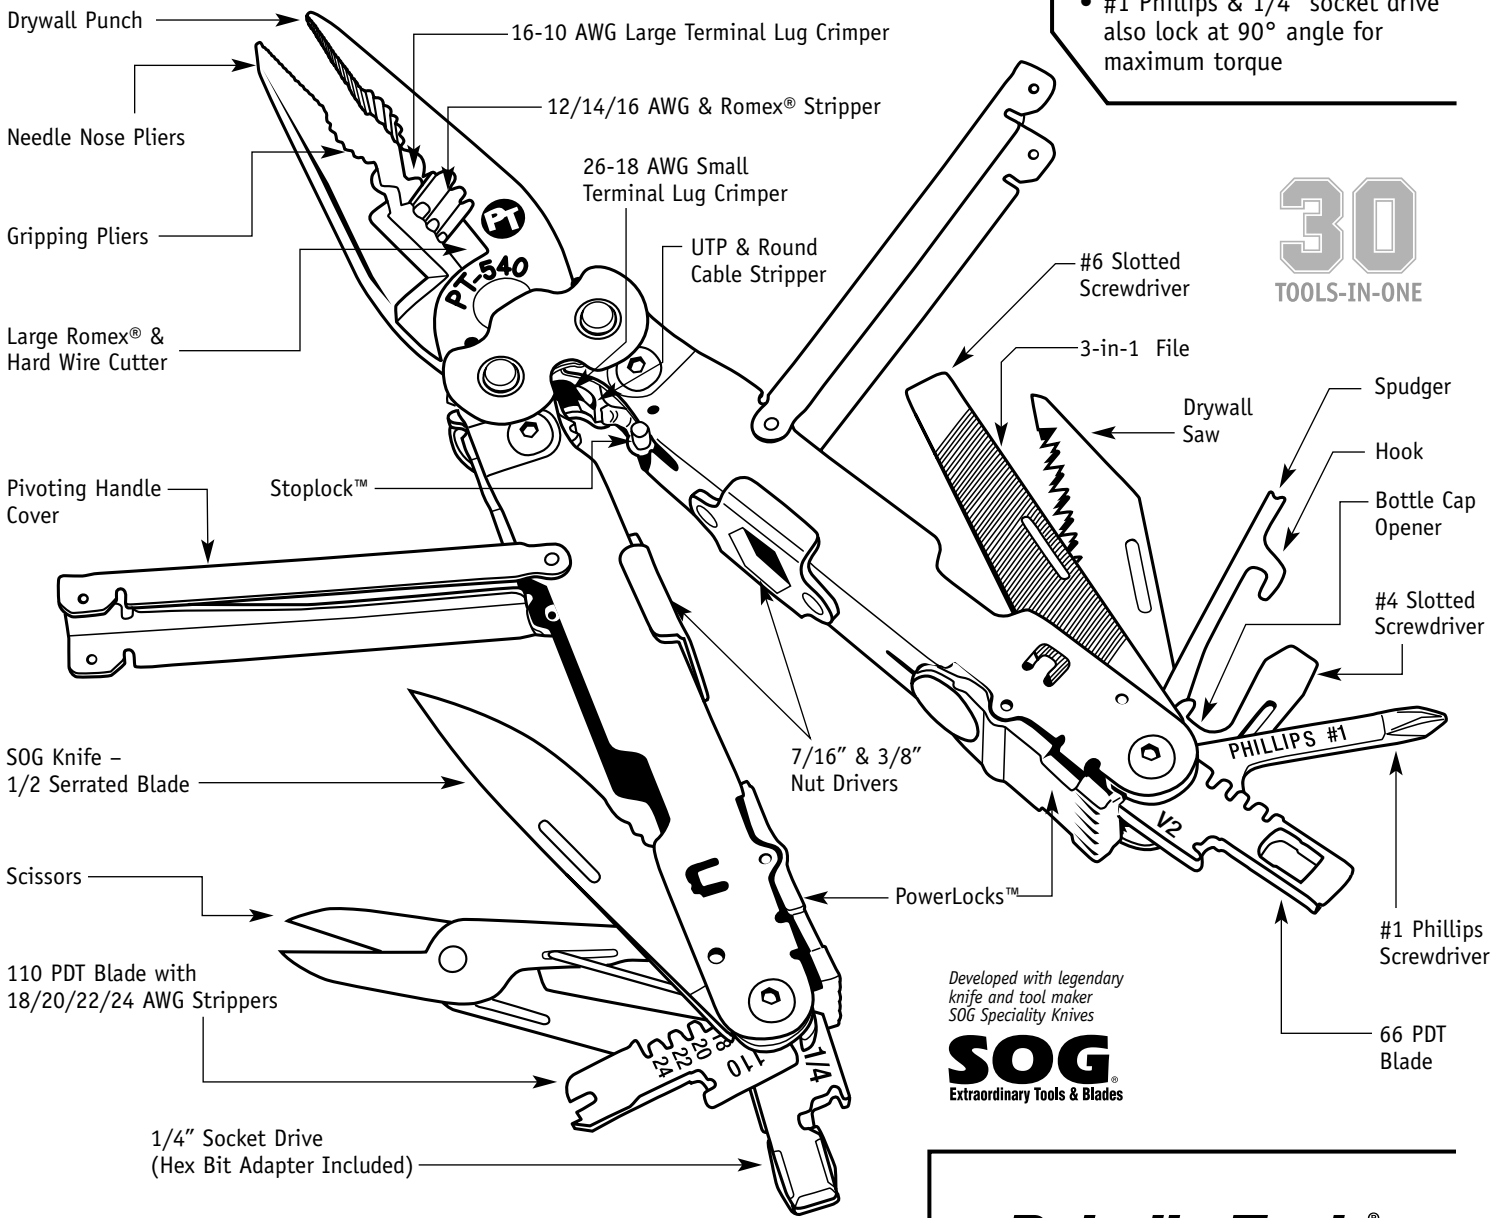

**LIMITED
LifeTime
WARRANTY**

Other cool features!

- Effortless one-hand flip open
- Pivoting handle-covers protect palms from folding components
- Compound Leverage System™ delivers 2x the cutting & gripping power with less hand force
- Bit adapter holds any & all 1/4" bits
- #1 Phillips & 1/4" socket drive also lock at 90° angle for maximum torque

Developed with legendary knife and tool maker SOG Speciality Knives

SOG
Extraordinary Tools & Blades

Nitty Gritty:

Weight	13oz
Length (closed)	5" (127mm)
Length (open)	7.5" (191mm)

Paladin Tools®

connectool Inc. - Virginia - USA