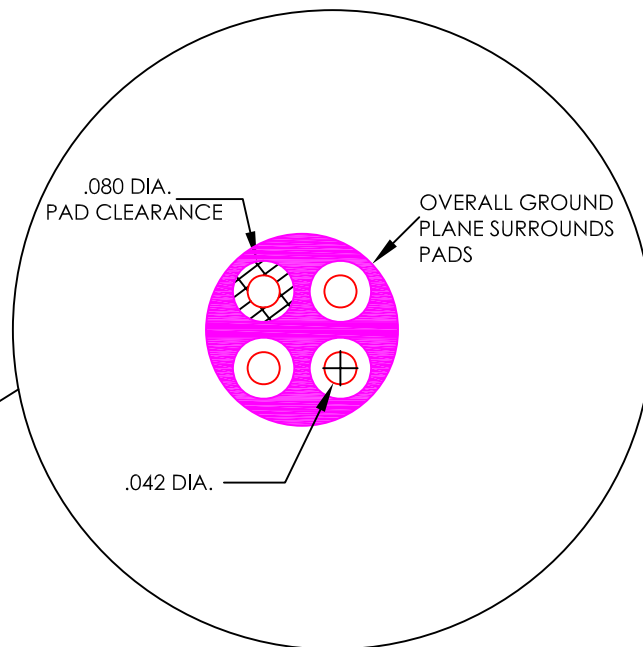

8004 4.5" H X 6.5 "L X .062" TH.
WIRING SIDE

8004 4.5" H X 6.5 "L X .062" TH.
COMPONENT SIDE