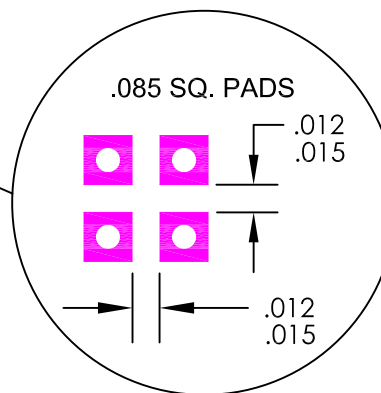

8004 4.5" H X 6.5 "L X .062" TH.
WIRING SIDE

8004 4.5" H X 6.5 "L X .062" TH.
COMPONENT SIDE