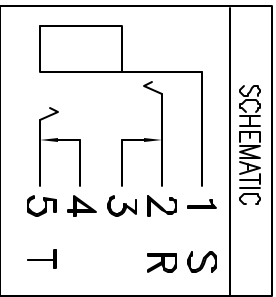

HOLE LAYOUT  
(TOP VIEW)

SPECIFICATIONS:  
 RATING: 12V DC @ 1A  
 CONTACT RESISTANCE:  
 30 mOHMS MAX  
 INSULATION RESISTANCE:  
 100 MOHMS MIN @ 500V DC  
 WITHSTAND VOLTAGE:  
 500V AC FOR 1 MINUTE  
 LIFE: 5,000 CYCLES

DRAWN BY: APPROVED BY: SCALE: 3X